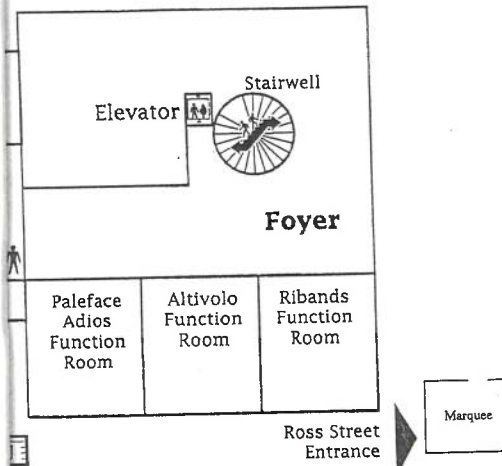

$266187 This season: 14-5-5 Win $44671

WON FT3 1960m MS 25FEB94 HRLDPRK 5 5 5 (1.58.7)

(HEAD, 2.5M) SWAB WP

3rd FT7 2700m MS 01MAR94 HRLDPRK 4 9/2 ULTRA JET USA (2.00.6) (9.5M) C NCR

3rd FT8 2350m MS 04MAR94 HRLDPRK 5/2 3 11/4 WARRIOR KHAN (1.58.5) (7M)

HALYER: Has sound each-way claims.

Ft

Bay g 7yrs

N.J.Webberley (Tea Tree)

11 CHOKIN NZ

Pacers Australia, M G Joyce, J A Loughnan, A De Boer, D F Purcell, H Honig Bay g 5yrs
Vance Hanover-Nell's Pride B.Purdon (New Zealand)

LIGHT BLUE, WHITE VEE & BLUE SLEEVES

WON FT4 1960m MS 25FEB94 HRLDPRK 4/7 4/7 1/2 (1.58.1)

(NOSE, HEAD) SWAB

5th FT5 2700m MS 01MAR94 HRLDPRK 10/9 5/4 E BLOSSOM LADY NZ (1.59.6) (2M)

2nd FT5 2350m MS 04MAR94 HRLDPRK 7/4 9/4 11/4 WARRIOR KHAN (1.58.8) (3M)

CHOKIN: At his best would give this a shake.

SCRATCHED

Ft

Bay g 5yrs

B.Purdon (New Zealand)

12 LAKE STREET

M V Rifici, M J Demarte, Ourania Pty Ltd
Embrace Me-Beneficial

GREY, PINK DIAMONDS

Career: 73 starts, 18 wins, 25 places. P*Money: $155146 Win

$85574 This season: 22-4-8 Win $26320

3rd FT2 1960m MS 25FEB94 HRLDPRK 33 40 HALYER (1.58.7)

2nd FT3 2700m MS 01MAR94 HRLDPRK 16 20 BLOSSOM LADY NZ (1.59.6) (2M)

4th FT2 2350m MS 04MAR94 HRLDPRK 5/2 3 11/4 WEONA WARRIOR (1.58.8) (3M)

LAKE STREET: Hard to see him winning from this draw

2.00.3

Ft

Bay h 5yrs

C.N.Rifici (Floreat Park)

round Level